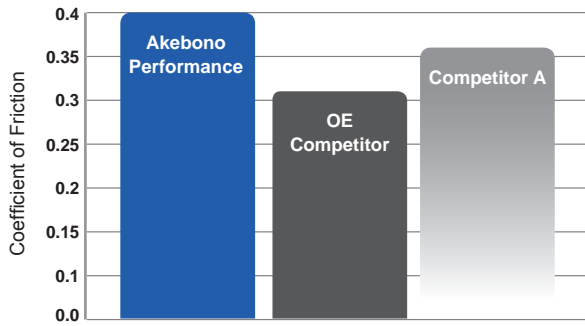

EXTREME PERFORMANCE

STOPPING POWER - NEW

Akebono Performance has "Out of the Box" Best Stopping Power

PERFORMANCE

With the demands put on vehicles every day, it is important to have brake pads you can count on to keep you safe — Akebono's Performance Ultra-Premium brake pads — Performance driving at its best.