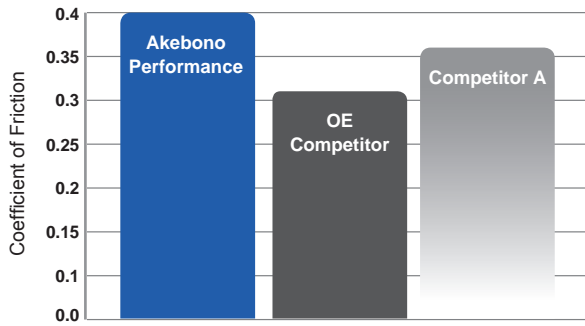

AKEBONO
PERFORMANCE
 ULTRA-PREMIUM BRAKE PADS

DESIGNED FOR THE DRIVING ENTHUSIAST AND WORK VEHICLE

THE ESSENCE OF BRAKING.™

EXTREME PERFORMANCE

STOPPING POWER - NEW

Akebono Performance has "Out of the Box" Best Stopping Power