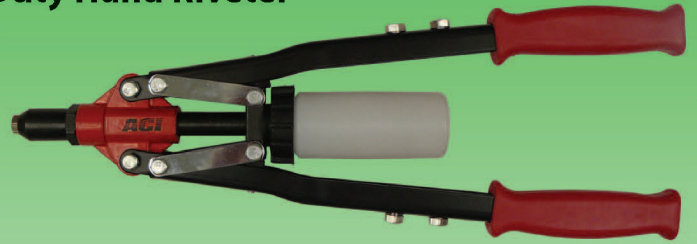

## Part Number 87900: Heavy Duty Hand Riveter

- Used for easy installation of Window Regulators and Window Lift Motors
- Long handles provide extra leverage
- Includes 10 Rivets of the following sizes: 1/8", 5/32", 3/32", 3/16", and 1/4"
- Extension included for hard to reach installation sites

## Part Number 87901: Door Panel and Trim Removal Set

- Used for easy removal of interior and exterior trim and door panels
- Rugged poly /nylon construction prevents marring
- Contains: 5 trim removal tools