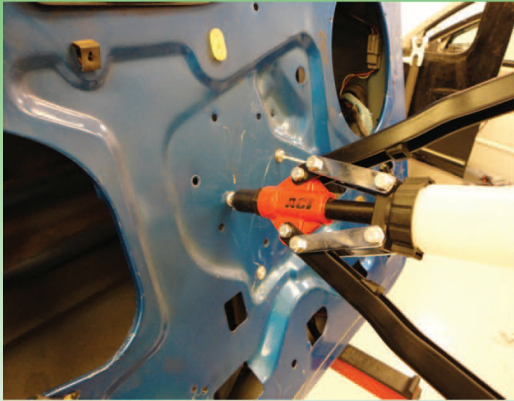

## Part Number 87900: Heavy Duty Hand Riveter

- Used for easy installation of Window Regulators and Window Lift Motors
- Long handles provide extra leverage
- Includes 10 Rivets of the following sizes: 1/8", 5/32", 3/32", 3/16", and 1/4"
- Extension included for hard to reach installation sites

## Part Number 87901: Door Panel and Trim Removal Set

- Used for easy removal of interior and exterior trim and door panels
- Rugged poly /nylon construction prevents marring
- Contains: 5 trim removal tools