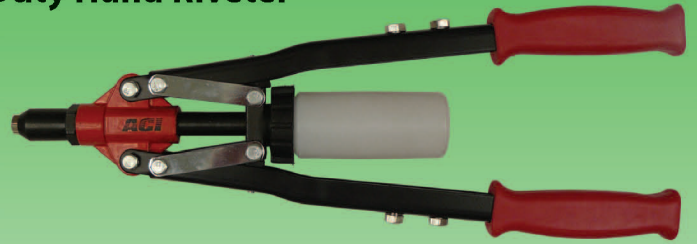

Introducing Installation Tools from **ACI**

NEW

Part Number 87900: Heavy Duty Hand Riveter

- Used for easy installation of Window Regulators and Window Lift Motors
- Long handles provide extra leverage
- Includes 10 Rivets of the following sizes: 1/8", 5/32", 3/32", 3/16", and 1/4"
- Extension included for hard to reach installation sites

Part Number 87901: Door Panel and Trim Removal Set

- Used for easy removal of interior and exterior trim and door panels
- Rugged poly /nylon construction prevents marring
- Contains: 5 trim removal tools