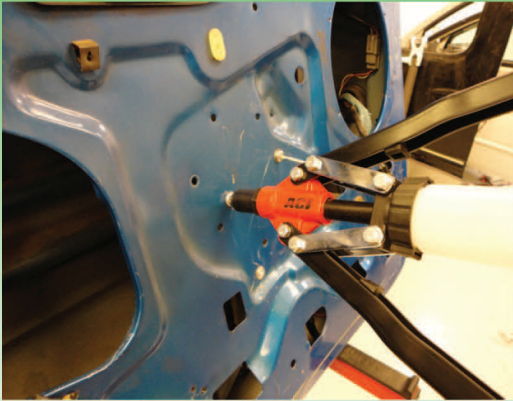

Introducing Installation Tools from **ACI**

NEW

Part Number 87900: Heavy Duty Hand Riveter

- Used for easy installation of Window Regulators and Window Lift Motors
- Long handles provide extra leverage
- Includes 10 Rivets of the following sizes: 1/8", 5/32", 3/32", 3/16", and 1/4"
- Extension included for hard to reach installation sites

Part Number 87901: Door Panel and Trim Removal Set

- Used for easy removal of interior and exterior trim and door panels
- Rugged poly /nylon construction prevents marring
- Contains: 5 trim removal tools