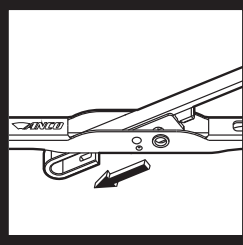

# Measure hook size

**A** 1/2" 12.7 mm

**B** 3/4" 19 mm

**C**

**D**

**E**