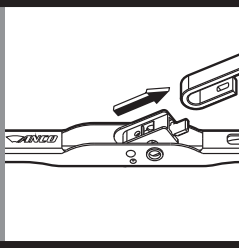

# Measure hook size

**A** 1/2" 12.7 mm

**B** 3/4" 19 mm

**C**

**D**

**E**