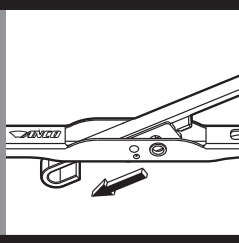

# Measure hook size

**A** 1/2" 12.7 mm

**B** 3/4" 19 mm

**C**

**D**

**E**