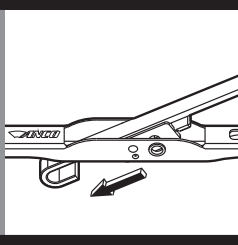

# Measure hook size

**A** 1/2" 12.7 mm

**B** 3/4" 19 mm

**C**

**D**

**E**