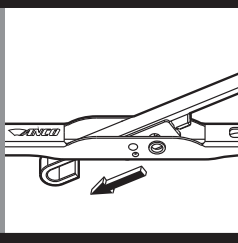

# Measure hook size

**A** 1/2" 12.7 mm

**B** 3/4" 19 mm

**C**

**D**

**E**