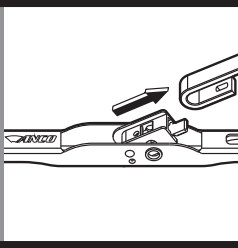

# Measure hook size

**A** 1/2" 12.7 mm

**B** 3/4" 19 mm

**C**

**D**

**E**