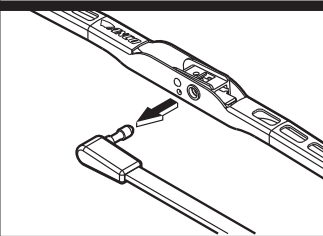

# Measure hook size

**A** 1/2" 12.7 mm

**B** 3/4" 19 mm

**C**

**D**

**E**