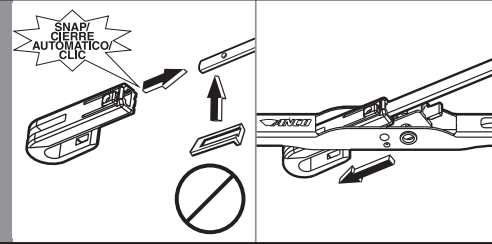

Measure hook size

A 1/2" 12.7 mm

B 3/4" 19 mm

SNAP/
GIERRE
AUTOMATICO/
CLIC

C

D

SNAP/
GIERRE
AUTOMATICO/
CLIC

E