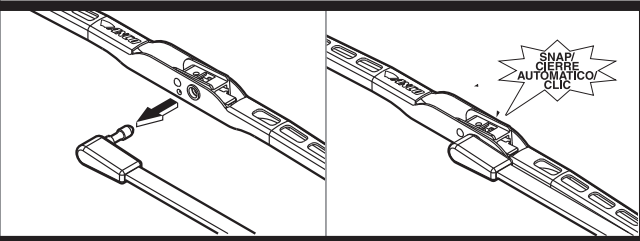

Measure hook size

A 1/2" 12.7 mm

B 3/4" 19 mm

SNAP/
GIERRE
AUTOMATICO/
CLIC

C

D

SNAP/
GIERRE
AUTOMATICO/
CLIC

E

SNAP/
GIERRE
AUTOMATICO/
CLIC