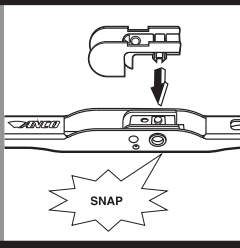

Measure hook size

A 1/2" 12.7 mm

B 3/4" 19 mm

C

D

E