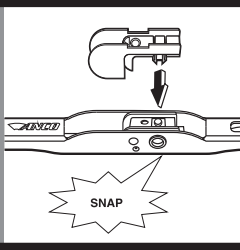

Measure hook size

A 1/2" 12.7 mm

B 3/4" 19 mm

C

D

E