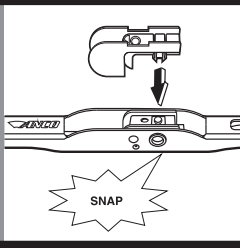

Measure hook size

A 1/2" 12.7 mm

B 3/4" 19 mm

C

D

E

5 mm ~~7 mm~~