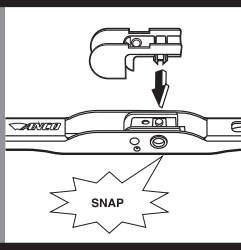

Measure hook size

A 1/2" 12.7 mm

B 3/4" 19 mm

C

D

E