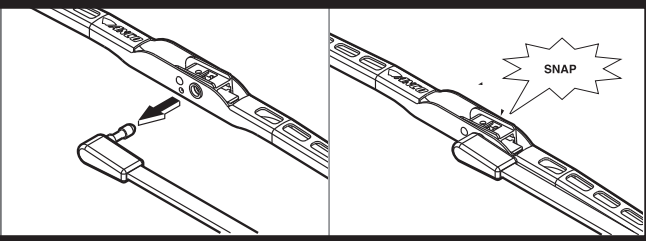

Measure hook size

A 1/2" 12.7 mm

B 3/4" 19 mm

C

D

E