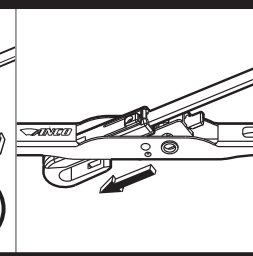

# Measure hook size

**A** 1/2" 12.7 mm

**B** 3/4" 19 mm

**C**

**D**

**E**

5 mm ~~7 mm~~