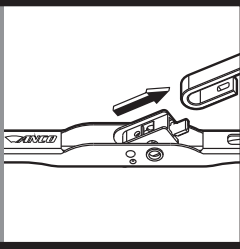

# Measure hook size

**A** 1/2" 12.7 mm

**B** 3/4" 19 mm

**C**

**D**

**E**

5 mm ~~7 mm~~