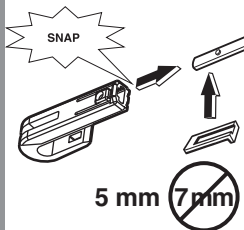

# Measure hook size

**A** 1/2" 12.7 mm

**B** 3/4" 19 mm

**C**

**D**

**E**

5 mm ~~7 mm~~