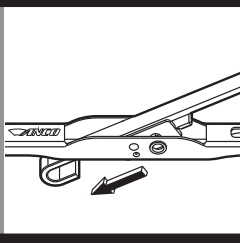

# Measure hook size

**A** 1/2" 12.7 mm

**B** 3/4" 19 mm

**C**

**D**

**E**

5 mm ~~7 mm~~