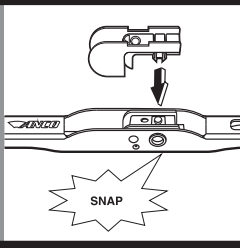

# Measure hook size

**A** 1/2" 12.7 mm

**B** 3/4" 19 mm

**C**

**D**

**E**

5 mm ~~7 mm~~