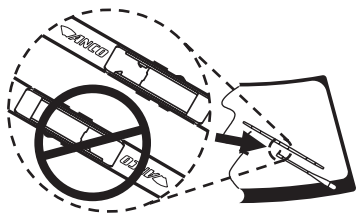

ANCO

KWIK CONNECT SYSTEM

G85358H

INSTALLATION

Identify arm type (A, B, C, or D) and follow easy steps to install new blade.

* New adapter included in pack.

REMOVAL

Identify arm type (A, B, or C) and follow easy steps to remove wiper blade.

A 1/2"
1,3 cm

B 3/16"
4,8 mm

OR

C

OR