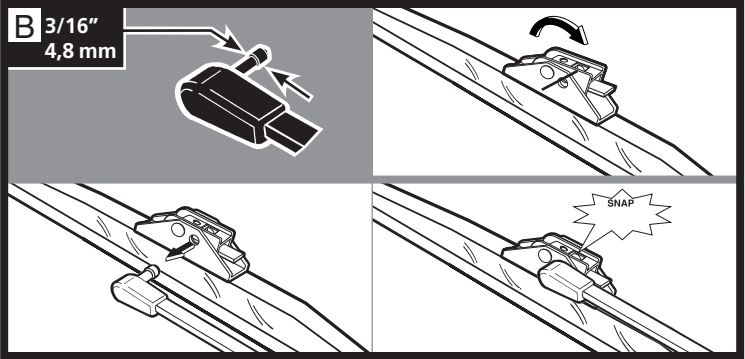

ANCO

KWIK CONNECT SYSTEM

G85358H

INSTALLATION

Identify arm type (A, B, C, or D) and follow easy steps to install new blade.

* New adapter included in pack.

REMOVAL

Identify arm type (A, B, or C) and follow easy steps to remove wiper blade.

A 1/2"
1,3 cm

B 3/16"
4,8 mm

OR

C

OR