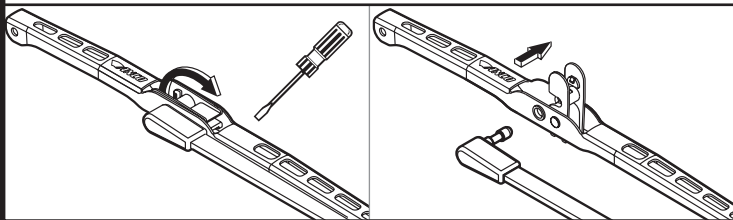

ANCO

KWIK CONNECT SYSTEM

G85358H

INSTALLATION

Identify arm type (A, B, C, or D) and follow easy steps to install new blade.

* New adapter included in pack.

REMOVAL

Identify arm type (A, B, or C) and follow easy steps to remove wiper blade.

A 1/2"
1,3 cm

B 3/16"
4,8 mm

OR

C

OR