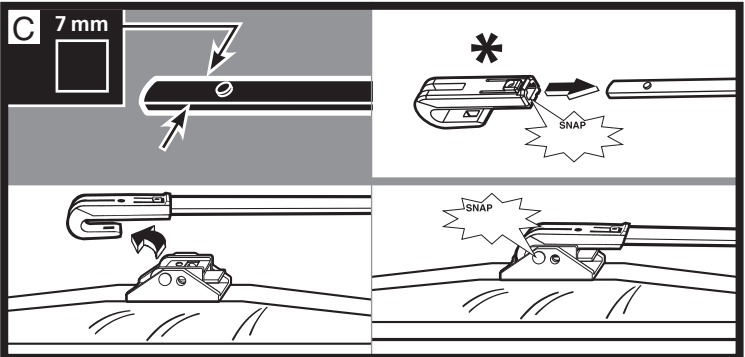

ANCO

KWIK CONNECT SYSTEM

G85358H

INSTALLATION

Identify arm type (A, B, C, or D) and follow easy steps to install new blade.

* New adapter included in pack.

REMOVAL

Identify arm type (A, B, or C) and follow easy steps to remove wiper blade.

A 1/2"
1,3 cm

B 3/16"
4,8 mm

OR

C

OR