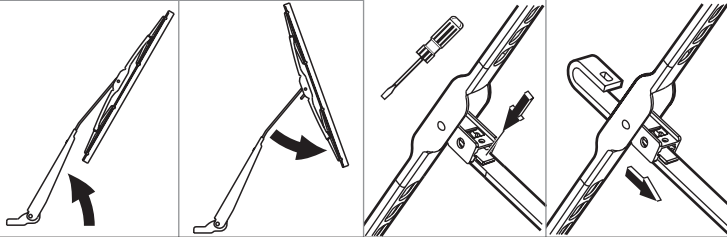

ANCO

KWIK CONNECT SYSTEM

G85358H

INSTALLATION

Identify arm type (A, B, C, or D) and follow easy steps to install new blade.

* New adapter included in pack.

REMOVAL

Identify arm type (A, B, or C) and follow easy steps to remove wiper blade.

A 1/2"
1,3 cm

B 3/16"
4,8 mm

OR

C

OR