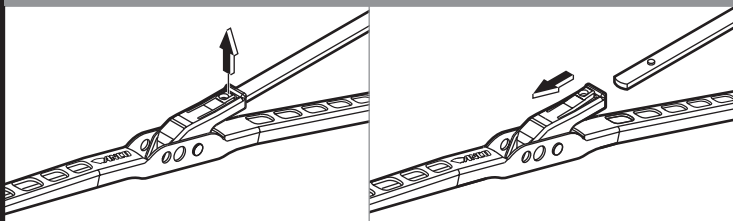

ANCO

KWIK CONNECT SYSTEM

G85358H

INSTALLATION

Identify arm type (A, B, C, or D) and follow easy steps to install new blade.

* New adapter included in pack.

REMOVAL

Identify arm type (A, B, or C) and follow easy steps to remove wiper blade.

A 1/2"
1,3 cm

B 3/16"
4,8 mm

OR

C

OR