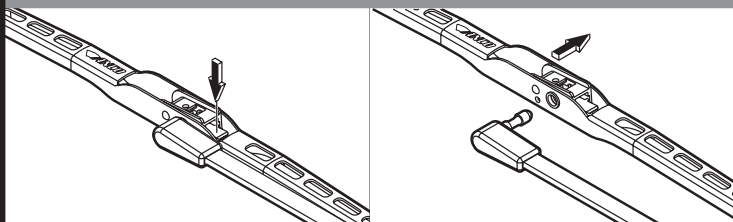

ANCO

KWIK CONNECT SYSTEM

G85358H

INSTALLATION

Identify arm type (A, B, C, or D) and follow easy steps to install new blade.

* New adapter included in pack.

REMOVAL

Identify arm type (A, B, or C) and follow easy steps to remove wiper blade.

A 1/2"
1,3 cm

B 3/16"
4,8 mm

OR

C

OR