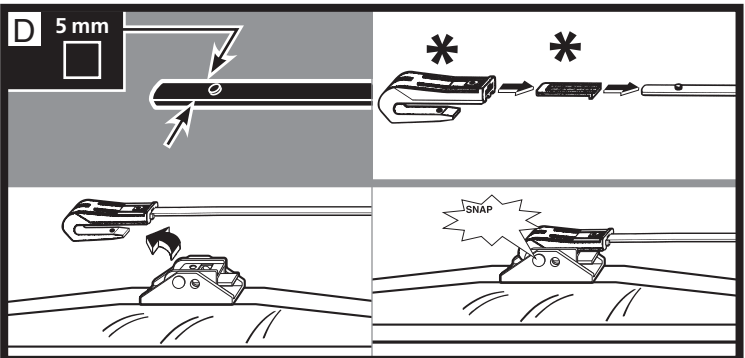

ANCO

KWIK CONNECT SYSTEM

G85358H

INSTALLATION

Identify arm type (A, B, C, or D) and follow easy steps to install new blade.

* New adapter included in pack.

REMOVAL

Identify arm type (A, B, or C) and follow easy steps to remove wiper blade.

A 1/2"
1,3 cm

B 3/16"
4,8 mm

OR

C

OR