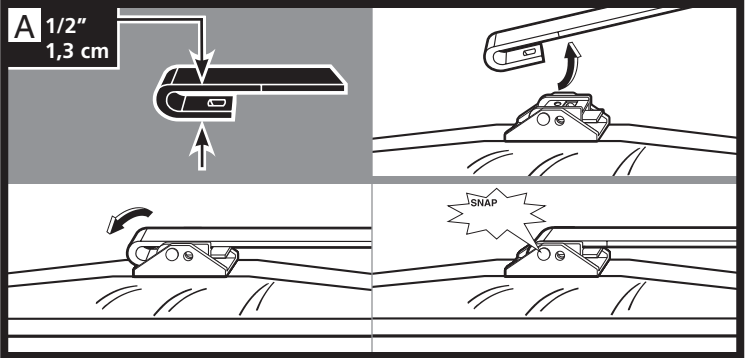

ANCO

KWIK CONNECT SYSTEM

G85358H

INSTALLATION

Identify arm type (A, B, C, or D) and follow easy steps to install new blade.

* New adapter included in pack.

REMOVAL

Identify arm type (A, B, or C) and follow easy steps to remove wiper blade.

A 1/2"
1,3 cm

B 3/16"
4,8 mm

OR

C

OR