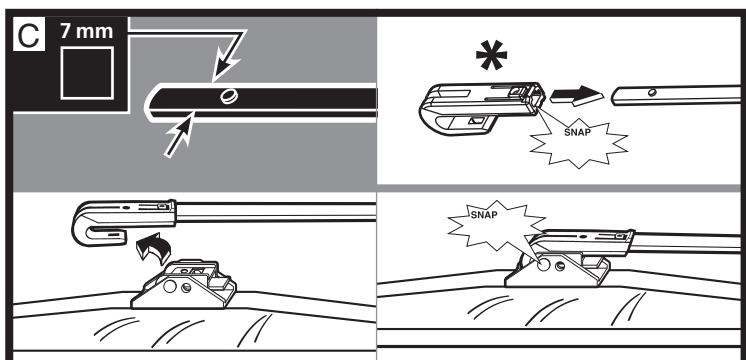

ANCO®

KWIK™ CONNECT SYSTEM

G85358H

INSTALLATION

Identify arm type (A, B, C, or D) and follow easy steps to install new blade.

* New adapter included in pack.

REMOVAL

Identify arm type (A, B, or C) and follow easy steps to remove wiper blade.

A 1/2"
1,3 cm

B 3/16"
4,8 mm

OR

C

OR