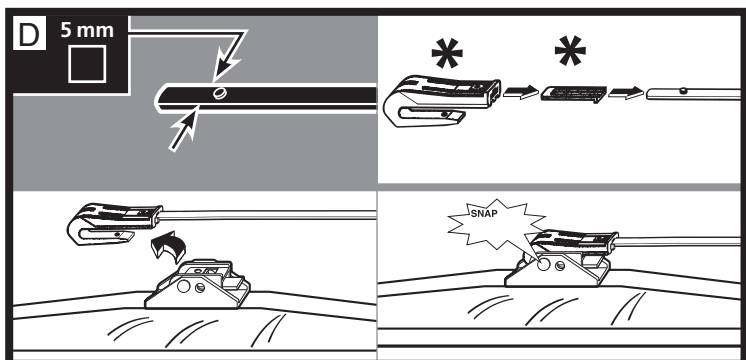

ANCO®

KWIK™ CONNECT SYSTEM

G85358H

INSTALLATION

Identify arm type (A, B, C, or D) and follow easy steps to install new blade.

* New adapter included in pack.

REMOVAL

Identify arm type (A, B, or C) and follow easy steps to remove wiper blade.

A 1/2"
1,3 cm

B 3/16"
4,8 mm

OR

C

OR