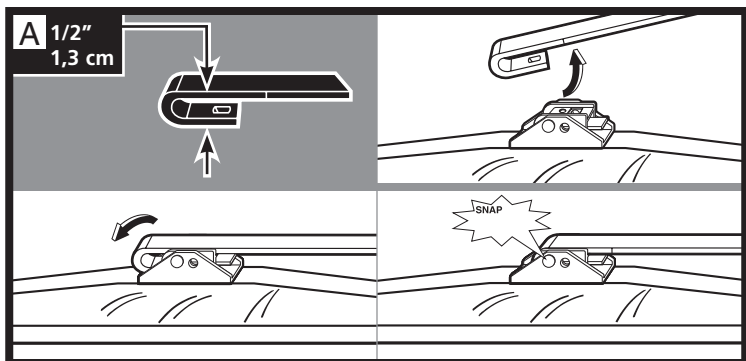

ANCO®

KWIK™ CONNECT SYSTEM

G85358H

INSTALLATION

Identify arm type (A, B, C, or D) and follow easy steps to install new blade.

* New adapter included in pack.

REMOVAL

Identify arm type (A, B, or C) and follow easy steps to remove wiper blade.

A 1/2"
1,3 cm

B 3/16"
4,8 mm

OR

C

OR