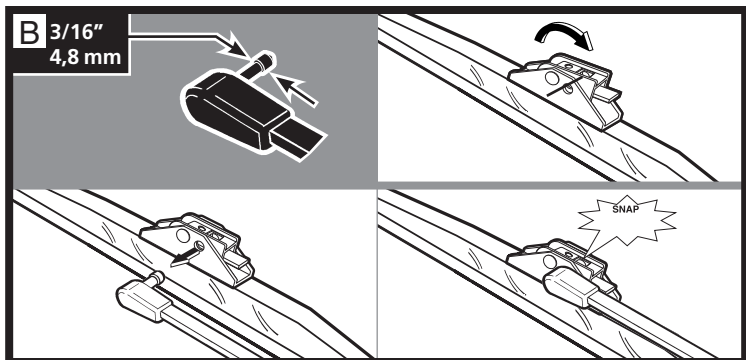

ANCO®

KWIK™ CONNECT SYSTEM

G85358H

INSTALLATION

Identify arm type (A, B, C, or D) and follow easy steps to install new blade.

* New adapter included in pack.

REMOVAL

Identify arm type (A, B, or C) and follow easy steps to remove wiper blade.

A 1/2"
1,3 cm

B 3/16"
4,8 mm

OR

C

OR