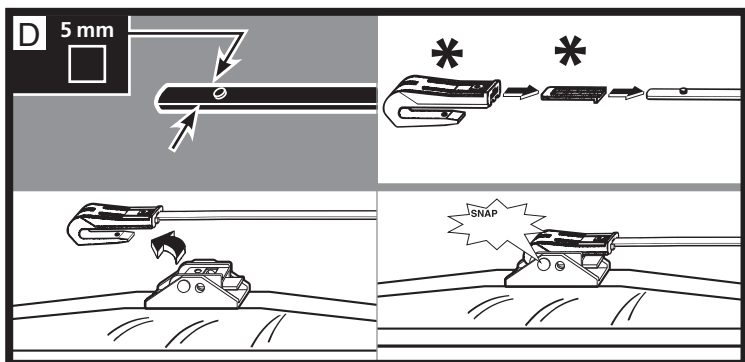

ANCO®

KWIK™ CONNECT SYSTEM

G85358H

INSTALLATION

Identify arm type (A, B, C, or D) and follow easy steps to install new blade.

* New adapter included in pack.

REMOVAL

Identify arm type (A, B, or C) and follow easy steps to remove wiper blade.

A 1/2"
1,3 cm

B 3/16"
4,8 mm

OR

C

OR