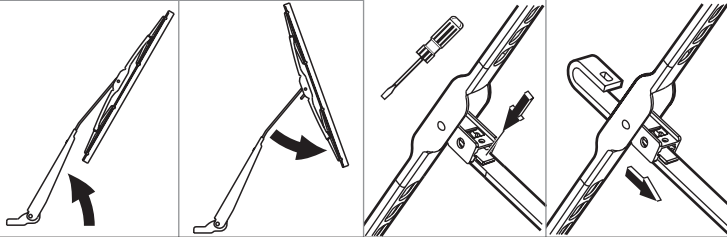

ANCO®

KWIK™ CONNECT SYSTEM

G85358H

INSTALLATION

Identify arm type (A, B, C, or D) and follow easy steps to install new blade.

* New adapter included in pack.

REMOVAL

Identify arm type (A, B, or C) and follow easy steps to remove wiper blade.

A 1/2"
1,3 cm

B 3/16"
4,8 mm

OR

C

OR