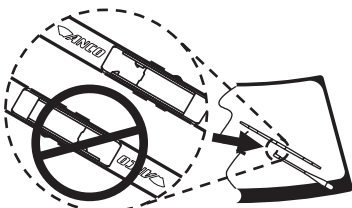

ANCO®

KWIK™ CONNECT SYSTEM

G85358H

INSTALLATION

Identify arm type (A, B, C, or D) and follow easy steps to install new blade.

* New adapter included in pack.

REMOVAL

Identify arm type (A, B, or C) and follow easy steps to remove wiper blade.

A 1/2"
1,3 cm

B 3/16"
4,8 mm

OR

C

OR