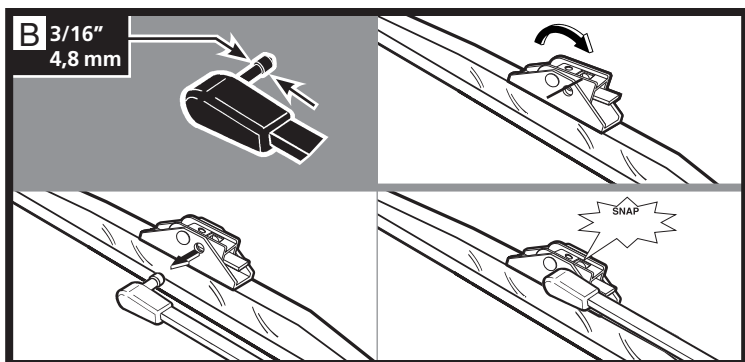

ANCO®

KWIK™ CONNECT SYSTEM

G85358H

INSTALLATION

Identify arm type (A, B, C, or D) and follow easy steps to install new blade.

* New adapter included in pack.

REMOVAL

Identify arm type (A, B, or C) and follow easy steps to remove wiper blade.

A 1/2"
1,3 cm

B 3/16"
4,8 mm

OR

C

OR