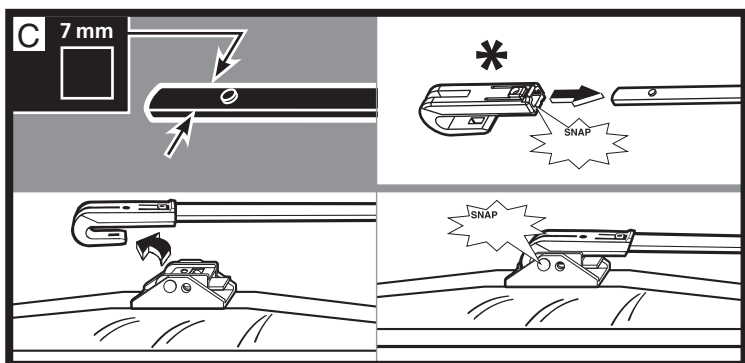

ANCO®

KWIK™ CONNECT SYSTEM

G85358H

INSTALLATION

Identify arm type (A, B, C, or D) and follow easy steps to install new blade.

* New adapter included in pack.

REMOVAL

Identify arm type (A, B, or C) and follow easy steps to remove wiper blade.

A 1/2"
1,3 cm

B 3/16"
4,8 mm

OR

C

OR