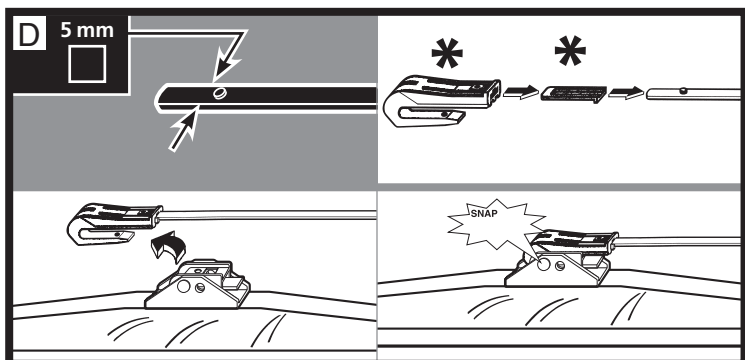

ANCO

KWIK CONNECT SYSTEM

G85358H

INSTALLATION

Identify arm type (A, B, C, or D) and follow easy steps to install new blade.

 *New adapter included in pack.*

REMOVAL

Identify arm type (A, B, or C) and follow easy steps to remove wiper blade.

A 1/2"
1,3 cm

B 3/16"
4,8 mm

OR

C

OR