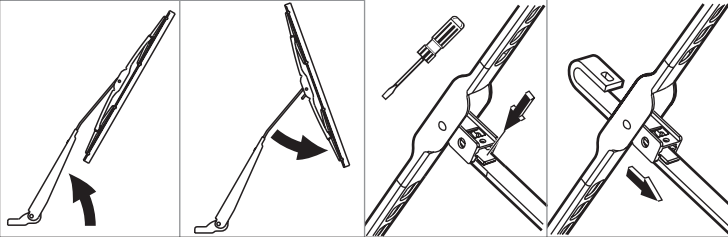

ANCO

KWIK CONNECT SYSTEM

G85358H

INSTALLATION

Identify arm type (A, B, C, or D) and follow easy steps to install new blade.

 *New adapter included in pack.*

REMOVAL

Identify arm type (A, B, or C) and follow easy steps to remove wiper blade.

A 1/2"
1,3 cm

B 3/16"
4,8 mm

OR

C

OR