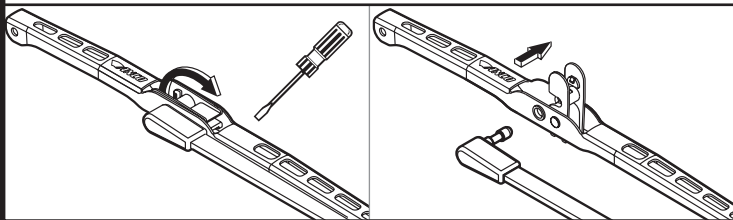

ANCO

KWIK CONNECT SYSTEM

G85358H

INSTALLATION

Identify arm type (A, B, C, or D) and follow easy steps to install new blade.

 *New adapter included in pack.*

REMOVAL

Identify arm type (A, B, or C) and follow easy steps to remove wiper blade.

A 1/2"
1,3 cm

B 3/16"
4,8 mm

OR

C

OR