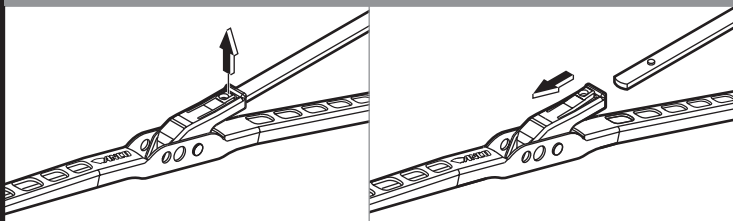

ANCO

KWIK CONNECT SYSTEM

G85358H

INSTALLATION

Identify arm type (A, B, C, or D) and follow easy steps to install new blade.

 *New adapter included in pack.*

REMOVAL

Identify arm type (A, B, or C) and follow easy steps to remove wiper blade.

A 1/2"
1,3 cm

B 3/16"
4,8 mm

OR

C

OR