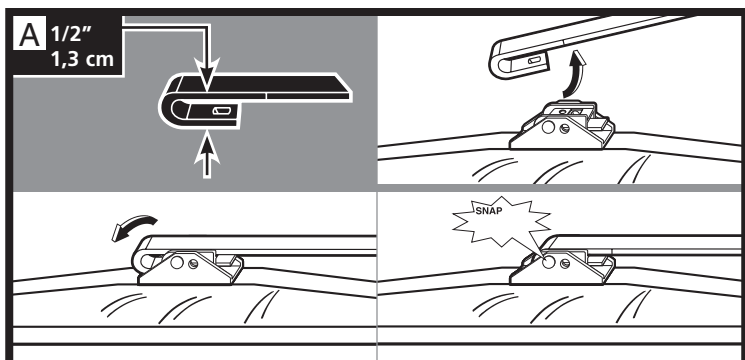

ANCO

KWIK CONNECT SYSTEM

G85358H

INSTALLATION

Identify arm type (A, B, C, or D) and follow easy steps to install new blade.

 *New adapter included in pack.*

REMOVAL

Identify arm type (A, B, or C) and follow easy steps to remove wiper blade.

A 1/2"
1,3 cm

B 3/16"
4,8 mm

OR

C

OR