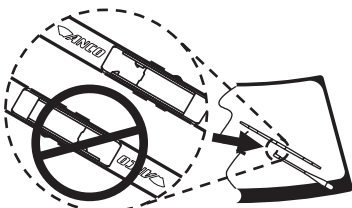

ANCO

KWIK CONNECT SYSTEM

G85358H

INSTALLATION

Identify arm type (A, B, C, or D) and follow easy steps to install new blade.

 *New adapter included in pack.*

REMOVAL

Identify arm type (A, B, or C) and follow easy steps to remove wiper blade.

A 1/2"
1,3 cm

B 3/16"
4,8 mm

OR

C

OR