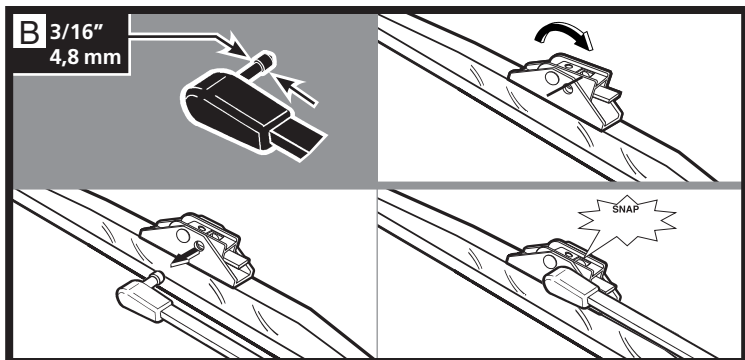

ANCO

KWIK CONNECT SYSTEM

G85358H

INSTALLATION

Identify arm type (A, B, C, or D) and follow easy steps to install new blade.

 *New adapter included in pack.*

REMOVAL

Identify arm type (A, B, or C) and follow easy steps to remove wiper blade.

A 1/2"
1,3 cm

B 3/16"
4,8 mm

OR

C

OR