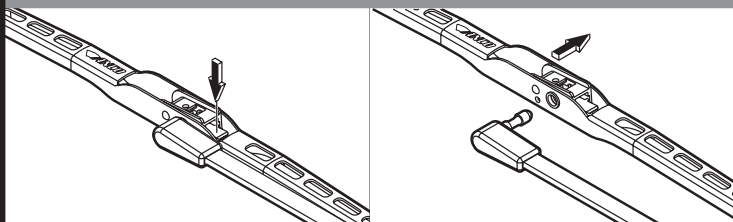

ANCO

KWIK CONNECT SYSTEM

G85358H

INSTALLATION

Identify arm type (A, B, C, or D) and follow easy steps to install new blade.

 *New adapter included in pack.*

REMOVAL

Identify arm type (A, B, or C) and follow easy steps to remove wiper blade.

A 1/2"
1,3 cm

B 3/16"
4,8 mm

OR

C

OR