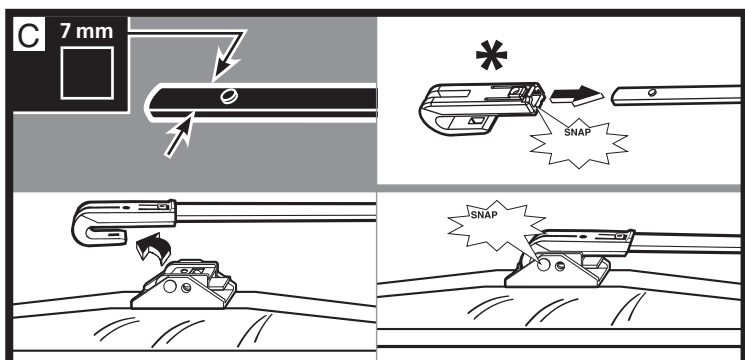

ANCO

KWIK CONNECT SYSTEM

G85358H

INSTALLATION

Identify arm type (A, B, C, or D) and follow easy steps to install new blade.

 *New adapter included in pack.*

REMOVAL

Identify arm type (A, B, or C) and follow easy steps to remove wiper blade.

A 1/2"
1,3 cm

B 3/16"
4,8 mm

OR

C

OR