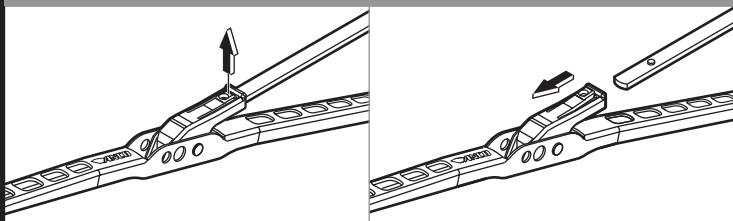

ANCO®

KWIK™ CONNECT SYSTEM

G85358H

INSTALLATION

Identify arm type (A, B, C, or D) and follow easy steps to install new blade.

* New adapter included in pack.

REMOVAL

Identify arm type (A, B, or C) and follow easy steps to remove wiper blade.

A 1/2"
1,3 cm

B 3/16"
4,8 mm

OR

C

OR