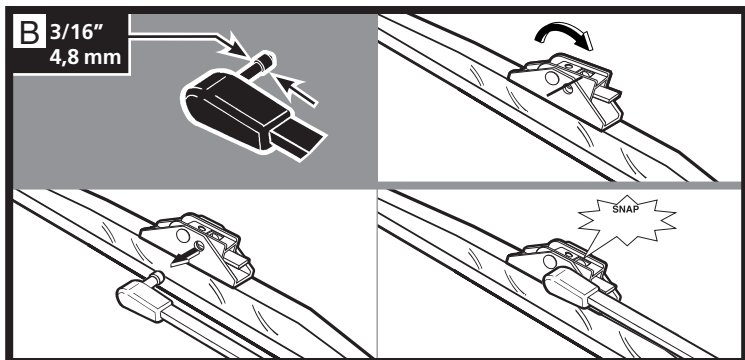

ANCO®

KWIK™ CONNECT SYSTEM

G85358H

INSTALLATION

Identify arm type (A, B, C, or D) and follow easy steps to install new blade.

* New adapter included in pack.

REMOVAL

Identify arm type (A, B, or C) and follow easy steps to remove wiper blade.

A 1/2"
1,3 cm

B 3/16"
4,8 mm

OR

C

OR