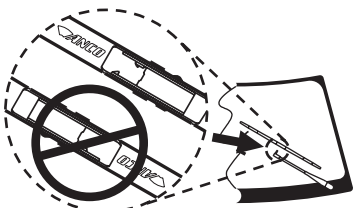

ANCO®

KWIK™ CONNECT SYSTEM

G85358H

INSTALLATION

Identify arm type (A, B, C, or D) and follow easy steps to install new blade.

* New adapter included in pack.

REMOVAL

Identify arm type (A, B, or C) and follow easy steps to remove wiper blade.

A 1/2"
1,3 cm

B 3/16"
4,8 mm

OR

C

OR