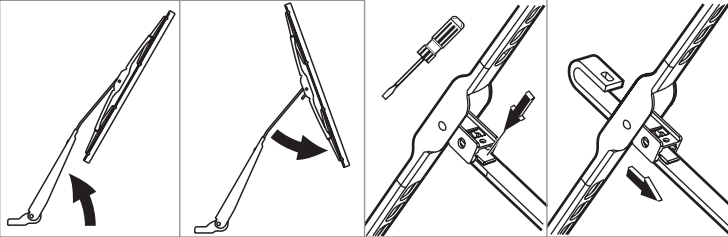

ANCO®

KWIK™ CONNECT SYSTEM

G85358H

INSTALLATION

Identify arm type (A, B, C, or D) and follow easy steps to install new blade.

* New adapter included in pack.

REMOVAL

Identify arm type (A, B, or C) and follow easy steps to remove wiper blade.

A 1/2"
1,3 cm

B 3/16"
4,8 mm

OR

C

OR