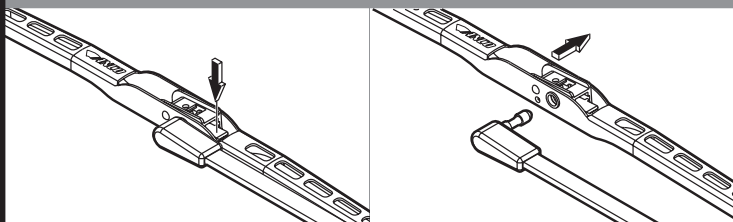

ANCO®

KWIK™ CONNECT SYSTEM

G85358H

INSTALLATION

Identify arm type (A, B, C, or D) and follow easy steps to install new blade.

* New adapter included in pack.

REMOVAL

Identify arm type (A, B, or C) and follow easy steps to remove wiper blade.

A 1/2"
1,3 cm

B 3/16"
4,8 mm

OR

C

OR