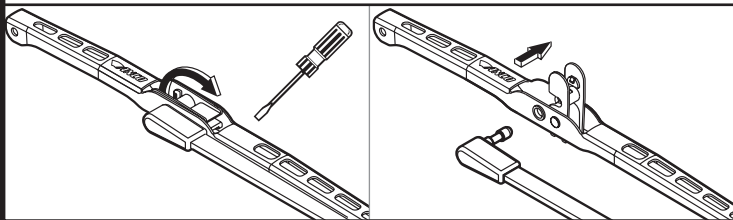

ANCO®

KWIK™ CONNECT SYSTEM

G85358H

INSTALLATION

Identify arm type (A, B, C, or D) and follow easy steps to install new blade.

* New adapter included in pack.

REMOVAL

Identify arm type (A, B, or C) and follow easy steps to remove wiper blade.

A 1/2"
1,3 cm

B 3/16"
4,8 mm

OR

C

OR