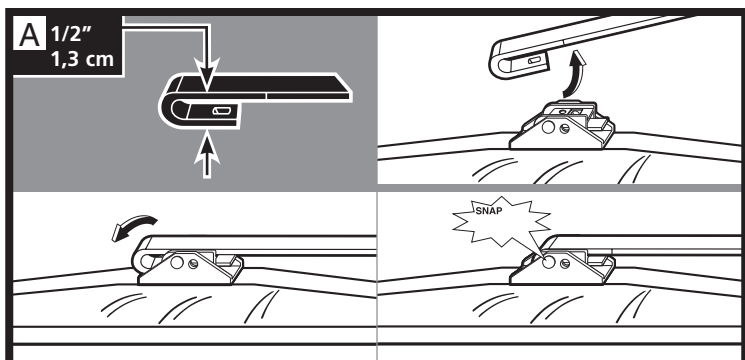

ANCO®

KWIK™ CONNECT SYSTEM

G85358H

INSTALLATION

Identify arm type (A, B, C, or D) and follow easy steps to install new blade.

* New adapter included in pack.

REMOVAL

Identify arm type (A, B, or C) and follow easy steps to remove wiper blade.

A 1/2"
1,3 cm

B 3/16"
4,8 mm

OR

C

OR