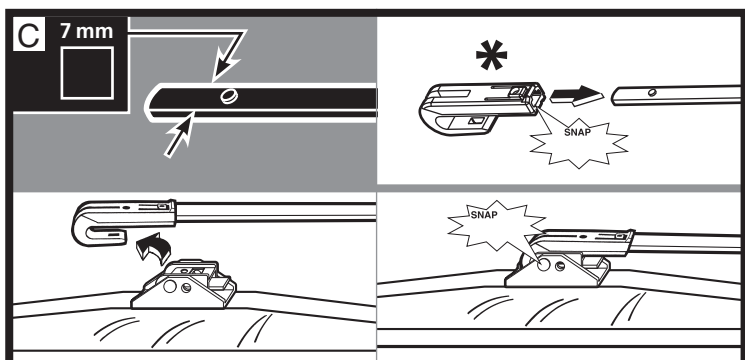

ANCO®

KWIK™ CONNECT SYSTEM

G85358H

INSTALLATION

Identify arm type (A, B, C, or D) and follow easy steps to install new blade.

* New adapter included in pack.

REMOVAL

Identify arm type (A, B, or C) and follow easy steps to remove wiper blade.

A 1/2"
1,3 cm

B 3/16"
4,8 mm

OR

C

OR