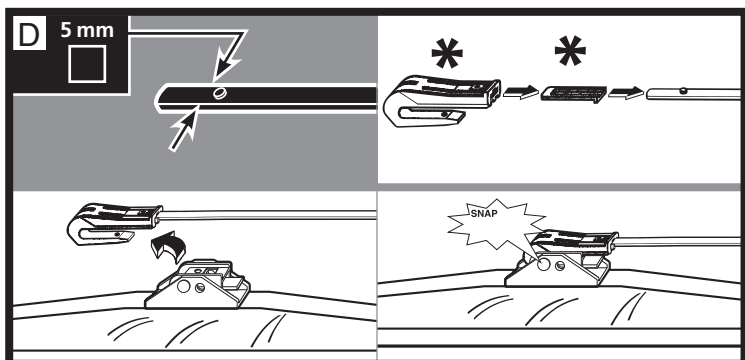

ANCO®

KWIK™ CONNECT SYSTEM

G85358H

INSTALLATION

Identify arm type (A, B, C, or D) and follow easy steps to install new blade.

* New adapter included in pack.

REMOVAL

Identify arm type (A, B, or C) and follow easy steps to remove wiper blade.

A 1/2"
1,3 cm

B 3/16"
4,8 mm

OR

C

OR