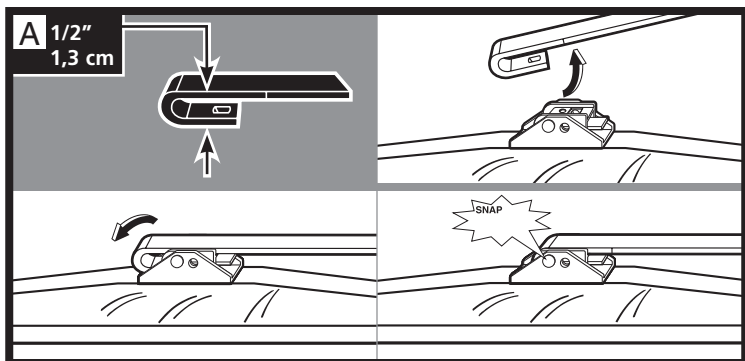

ANCO

KWIK CONNECT SYSTEM

G85358H

INSTALLATION

Identify arm type (A, B, C, or D) and follow easy steps to install new blade.

* New adapter included in pack.

REMOVAL

Identify arm type (A, B, or C) and follow easy steps to remove wiper blade.

A 1/2"
1,3 cm

B 3/16"
4,8 mm

OR

C

OR