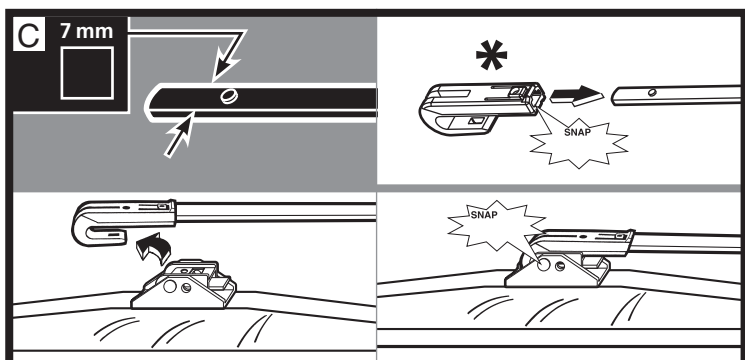

ANCO

KWIK CONNECT SYSTEM

G85358H

INSTALLATION

Identify arm type (A, B, C, or D) and follow easy steps to install new blade.

* New adapter included in pack.

REMOVAL

Identify arm type (A, B, or C) and follow easy steps to remove wiper blade.

A 1/2"
1,3 cm

B 3/16"
4,8 mm

OR

C

OR