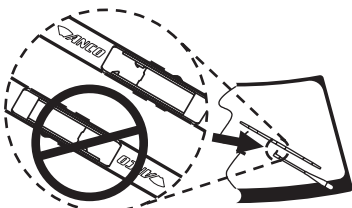

ANCO

KWIK CONNECT SYSTEM

G85358H

INSTALLATION

Identify arm type (A, B, C, or D) and follow easy steps to install new blade.

* New adapter included in pack.

REMOVAL

Identify arm type (A, B, or C) and follow easy steps to remove wiper blade.

A 1/2"
1,3 cm

B 3/16"
4,8 mm

OR

C

OR