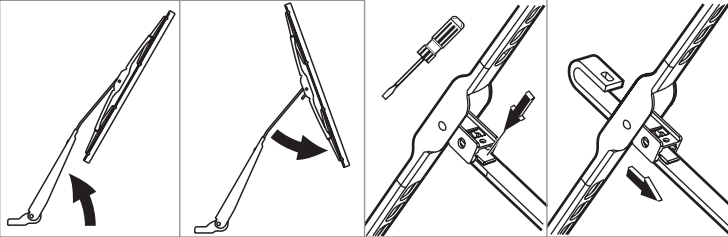

ANCO

KWIK CONNECT SYSTEM

G85358H

INSTALLATION

Identify arm type (A, B, C, or D) and follow easy steps to install new blade.

* New adapter included in pack.

REMOVAL

Identify arm type (A, B, or C) and follow easy steps to remove wiper blade.

A 1/2"
1,3 cm

B 3/16"
4,8 mm

OR

C

OR