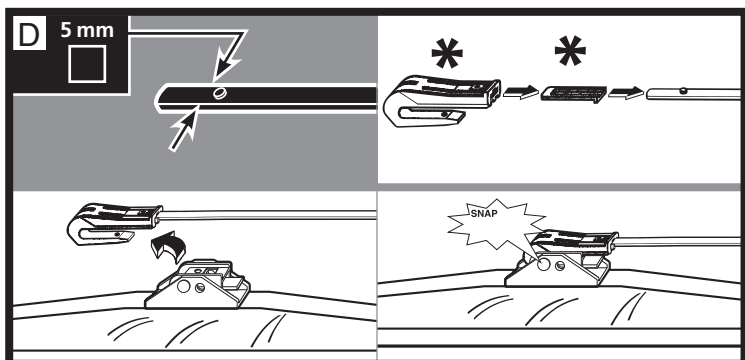

ANCO

KWIK CONNECT SYSTEM

G85358H

INSTALLATION

Identify arm type (A, B, C, or D) and follow easy steps to install new blade.

* New adapter included in pack.

REMOVAL

Identify arm type (A, B, or C) and follow easy steps to remove wiper blade.

A 1/2"
1,3 cm

B 3/16"
4,8 mm

OR

C

OR