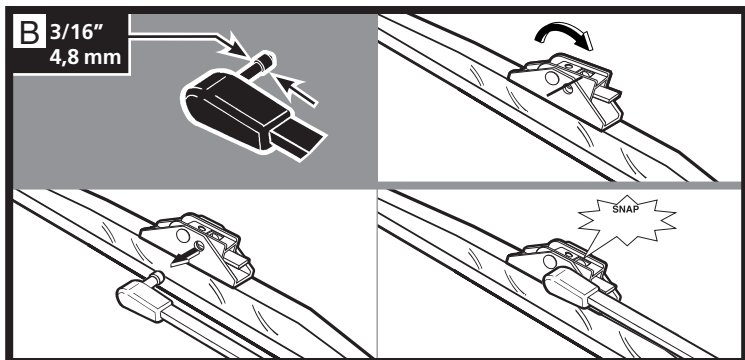

ANCO

KWIK CONNECT SYSTEM

G85358H

INSTALLATION

Identify arm type (A, B, C, or D) and follow easy steps to install new blade.

* New adapter included in pack.

REMOVAL

Identify arm type (A, B, or C) and follow easy steps to remove wiper blade.

A 1/2"
1,3 cm

B 3/16"
4,8 mm

OR

C

OR