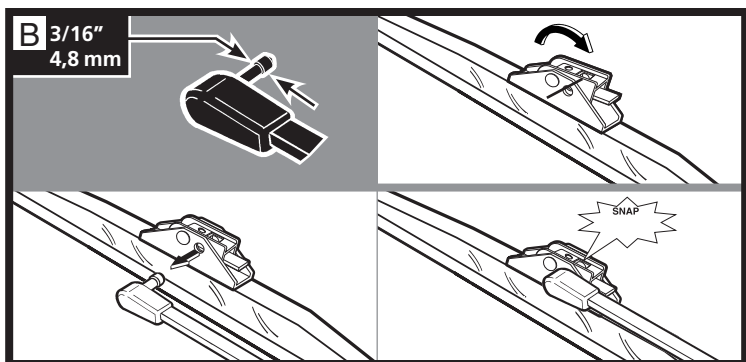

ANCO®

KWIK™ CONNECT SYSTEM

G85358H

INSTALLATION

Identify arm type (A, B, C, or D) and follow easy steps to install new blade.

* New adapter included in pack.

REMOVAL

Identify arm type (A, B, or C) and follow easy steps to remove wiper blade.

A 1/2"
1,3 cm

B 3/16"
4,8 mm

OR

C

OR