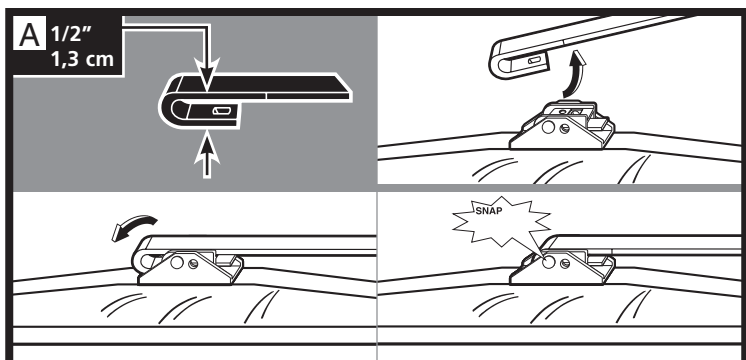

ANCO®

KWIK™ CONNECT SYSTEM

G85358H

INSTALLATION

Identify arm type (A, B, C, or D) and follow easy steps to install new blade.

* New adapter included in pack.

REMOVAL

Identify arm type (A, B, or C) and follow easy steps to remove wiper blade.

A 1/2"
1,3 cm

B 3/16"
4,8 mm

OR

C

OR