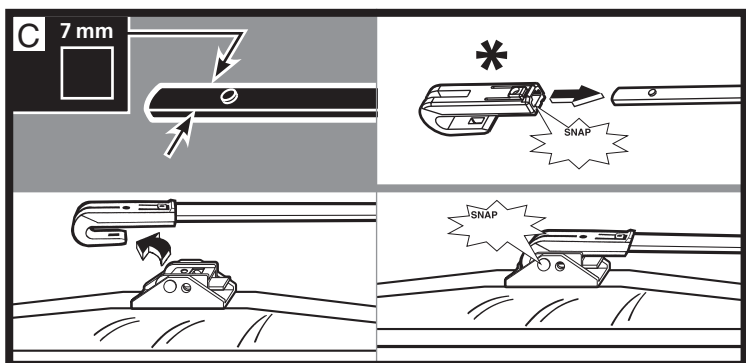

ANCO®

KWIK™ CONNECT SYSTEM

G85358H

INSTALLATION

Identify arm type (A, B, C, or D) and follow easy steps to install new blade.

* New adapter included in pack.

REMOVAL

Identify arm type (A, B, or C) and follow easy steps to remove wiper blade.

A 1/2"
1,3 cm

B 3/16"
4,8 mm

OR

C

OR