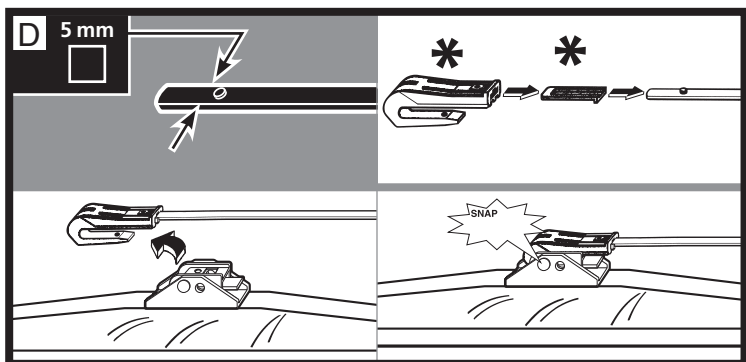

ANCO®

KWIK™ CONNECT SYSTEM

G85358H

INSTALLATION

Identify arm type (A, B, C, or D) and follow easy steps to install new blade.

* New adapter included in pack.

REMOVAL

Identify arm type (A, B, or C) and follow easy steps to remove wiper blade.

A 1/2"
1,3 cm

B 3/16"
4,8 mm

OR

C

OR