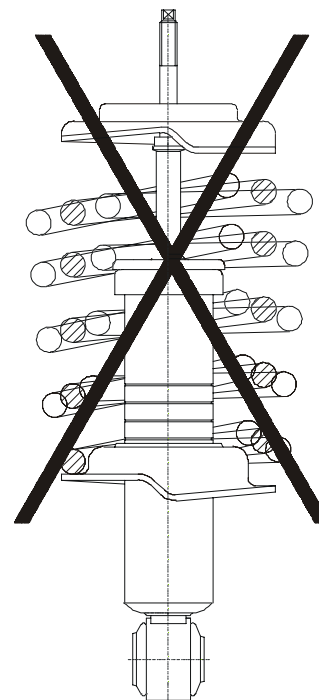

# E4-WM5-Y173A00 MOUNTING INSTRUCTIONS

fig. 1

**When fitting the spring plate  
( 1 ) care must be taken to  
ensure that the circlip ( 2 )  
is seated correctly!**

Beispiel: Sprengring unten  
Example: circlip in lower position

fig. 2

Install spring plate in correct direction!  
Improper installation will cause incorrect ride  
height and damage the shock absorber!

# E4-WM5-Y173A00 MOUNTING INSTRUCTIONS

fig. 3

Carefully check that the spring will not become loose at fully extended shock absorber length ( max. lowering)!

fig. 4

The spring must not be fully compressed when the shock absorber is fully compressed ( upper groove)!

fig.5

The wheel or other chassis components must not touch spring plate, bracket or brake hose holder ( max. lowering)