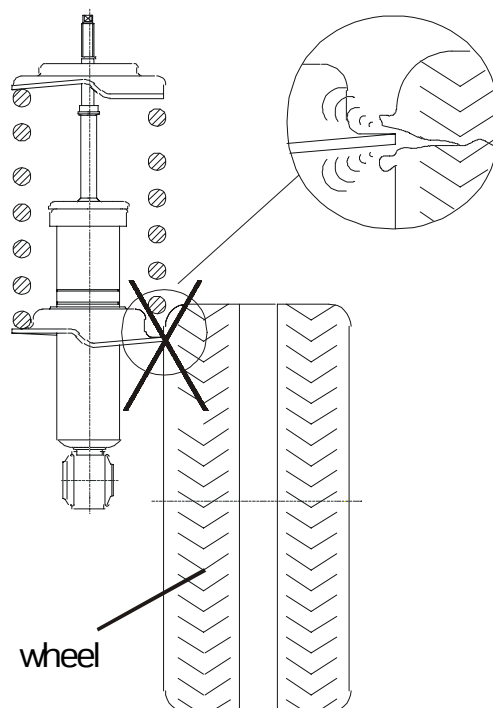

# E4-WM5-Y173A00 MOUNTING INSTRUCTIONS

fig. 1

**When fitting the spring plate  
( 1 ) care must be taken to  
ensure that the circlip ( 2 )  
is seated correctly!**

Beispiel: Sprengring unten  
Example: circlip in lower position

fig. 2

Install spring plate in correct direction!  
Improper installation will cause incorrect ride  
height and damage the shock absorber!

# E4-WM5-Y173A00 MOUNTING INSTRUCTIONS

fig. 3

Carefully check that the spring will not become loose at fully extended shock absorber length ( max. lowering)!

fig. 4

The spring must not be fully compressed when the shock absorber is fully compressed ( upper groove)!

fig.5

The wheel or other chassis components must not touch spring plate, bracket or brake hose holder ( max. lowering)