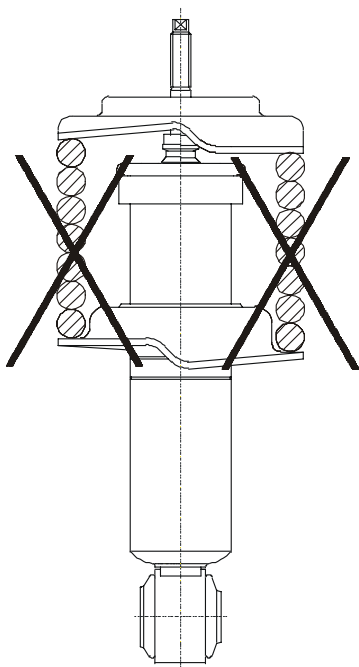

# E4-WM5-Y173A00 MOUNTING INSTRUCTIONS

fig. 1

**When fitting the spring plate  
( 1 ) care must be taken to  
ensure that the circlip ( 2 )  
is seated correctly!**

Beispiel: Sprengring unten  
Example: circlip in lower position

fig. 2

Install spring plate in correct direction!  
Improper installation will cause incorrect ride  
height and damage the shock absorber!

# E4-WM5-Y173A00 MOUNTING INSTRUCTIONS

fig. 3

Carefully check that the spring will not become loose at fully extended shock absorber length ( max. lowering)!

fig. 4

The spring must not be fully compressed when the shock absorber is fully compressed ( upper groove)!

fig.5

The wheel or other chassis components must not touch spring plate, bracket or brake hose holder ( max. lowering)