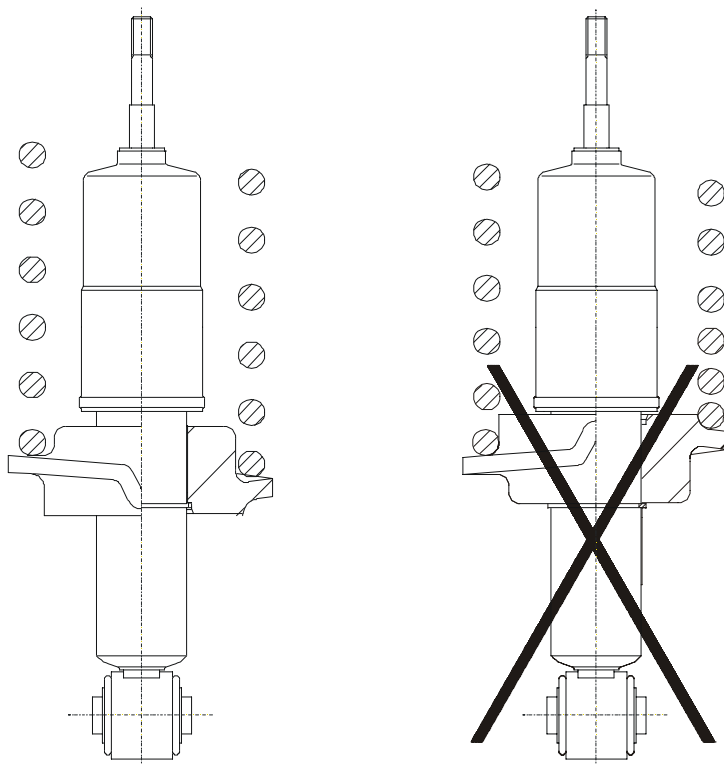

# E4-WM5-Y173A00 MOUNTING INSTRUCTIONS

fig. 1

**When fitting the spring plate  
( 1 ) care must be taken to  
ensure that the circlip ( 2 )  
is seated correctly!**

Beispiel: Sprengring unten  
Example: circlip in lower position

fig. 2

Install spring plate in correct direction!  
Improper installation will cause incorrect ride  
height and damage the shock absorber!

# E4-WM5-Y173A00 MOUNTING INSTRUCTIONS

fig. 3

Carefully check that the spring will not become loose at fully extended shock absorber length ( max. lowering)!

fig. 4

The spring must not be fully compressed when the shock absorber is fully compressed ( upper groove)!