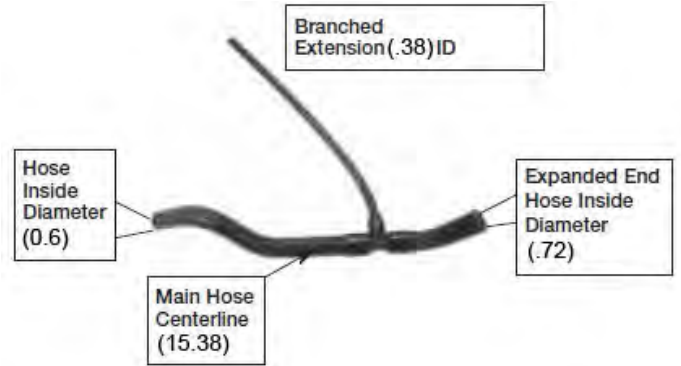

Branched Molded Coolant Hose Dimensions

Listed in order of smallest ID (inches) to largest ID. Number below part number is hose ID(s). Number below ID indicates hose centerline length (inches). Multiple ID's are identified by the main hose, then the extension. Should the main hose have an expanded end, the ID's are represented by the following example:

EXAMPLE:

9031 Part Number
0.6 X 0.72 X 0.38 Inside Diameter
15.38 Centerline length of Main Hose

Branched Molded Coolant Hose Dimensions

Listed in order by Inside Diameter (inches) and Length (inches)

361								
	24132 0.28 X 0.28 X 0.28 24.25	23133 0.32 X 0.32 X 0.24 60.1	23132 0.32 X 0.32 X 0.32 60.1	23808 0.5 X 0.5 X 0.15 24.25	23356 0.52 X 0.64 26.8			
	362							
		23851 0.59 X 0.59 X 0.28 48.3	22468 0.6 X 0.6 X 0.25 34.01	22469 0.6 X 0.6 X 0.25 34.93	22398 0.6 X 0.72 X 0.38 15.38	22399 0.6 X 0.87 X 0.38 23.26	22471 0.6 X 0.91 57.3	
		363						
23655 0.61 18.3			22949 0.61 X 0.61 X 0.245 13.3	22609 0.61 X 0.61 X 0.61 20.2	22110 0.61 X 0.61 X 0.61 29.178	22736 0.615 X 0.615 X 0.25 13.786		
364								
			22737 0.615 X 0.615 X 0.25 30.992	23334 0.62 18.2	23256 0.62 22.3	23654 0.62 X 0.62 X 0.25 47.25	23257 0.62 X 0.62 X 0.62 22.8	21817 0.62 X 0.62 X 0.72 51.63