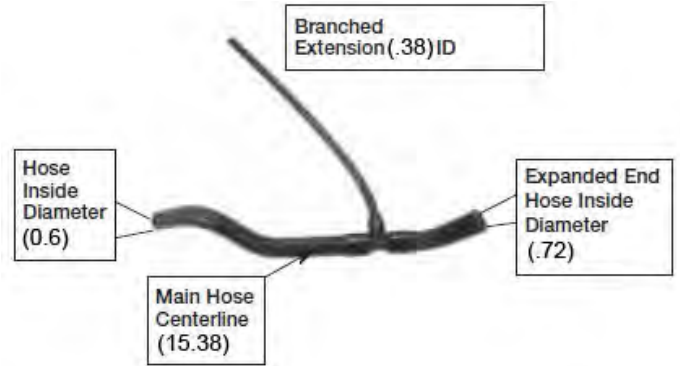

Branched Molded Coolant Hose Dimensions

Listed in order of smallest ID (inches) to largest ID. Number below part number is hose ID(s). Number below ID indicates hose centerline length (inches). Multiple ID's are identified by the main hose, then the extension. Should the main hose have an expanded end, the ID's are represented by the following example:

EXAMPLE:

9031 Part Number
0.6 X 0.72 X 0.38 Inside Diameter
15.38 Centerline length of Main Hose

Branched Molded Coolant Hose Dimensions

Listed in order by Inside Diameter (inches) and Length (inches)

361								
	24132 0.28 X 0.28 X 0.28 24.25	23133 0.32 X 0.32 X 0.24 60.1	23132 0.32 X 0.32 X 0.32 60.1	23808 0.5 X 0.5 X 0.15 24.25	23356 0.52 X 0.64 26.8			
	362							
		23851 0.59 X 0.59 X 0.28 48.3	22468 0.6 X 0.6 X 0.25 34.01	22469 0.6 X 0.6 X 0.25 34.93	22398 0.6 X 0.72 X 0.38 15.38	22399 0.6 X 0.87 X 0.38 23.26	22471 0.6 X 0.91 57.3	
		363						
23655 0.61 18.3			22949 0.61 X 0.61 X 0.245 13.3	22609 0.61 X 0.61 X 0.61 20.2	22110 0.61 X 0.61 X 0.61 29.178	22736 0.615 X 0.615 X 0.25 13.786		
364								
	22737 0.615 X 0.615 X 0.25 30.992		23334 0.62 18.2	23256 0.62 22.3	23654 0.62 X 0.62 X 0.25 47.25	23257 0.62 X 0.62 X 0.62 22.8	21817 0.62 X 0.62 X 0.72 51.63