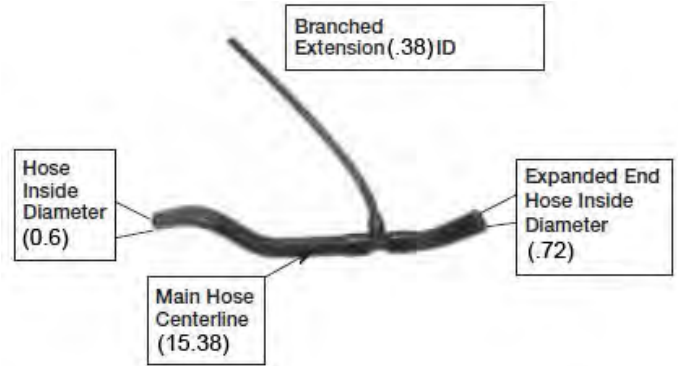

Branched Molded Coolant Hose Dimensions

Listed in order of smallest ID (inches) to largest ID. Number below part number is hose ID(s). Number below ID indicates hose centerline length (inches). Multiple ID's are identified by the main hose, then the extension. Should the main hose have an expanded end, the ID's are represented by the following example:

EXAMPLE:

9031 Part Number
0.6 X 0.72 X 0.38 Inside Diameter
15.38 Centerline length of Main Hose

Branched Molded Coolant Hose Dimensions

Listed in order by Inside Diameter (inches) and Length (inches)

361								
	24132 0.28 X 0.28 X 0.28 24.25	23133 0.32 X 0.32 X 0.24 60.1	23132 0.32 X 0.32 X 0.32 60.1	23808 0.5 X 0.5 X 0.15 24.25	23356 0.52 X 0.64 26.8			
	362							
		23851 0.59 X 0.59 X 0.28 48.3	22468 0.6 X 0.6 X 0.25 34.01	22469 0.6 X 0.6 X 0.25 34.93	22398 0.6 X 0.72 X 0.38 15.38	22399 0.6 X 0.87 X 0.38 23.26	22471 0.6 X 0.91 57.3	
		363						
23655 0.61 18.3			22949 0.61 X 0.61 X 0.245 13.3	22609 0.61 X 0.61 X 0.61 20.2	22110 0.61 X 0.61 X 0.61 29.178	22736 0.615 X 0.615 X 0.25 13.786		
364								
	22737 0.615 X 0.615 X 0.25 30.992		23334 0.62 18.2	23256 0.62 22.3	23654 0.62 X 0.62 X 0.25 47.25	23257 0.62 X 0.62 X 0.62 22.8	21817 0.62 X 0.62 X 0.72 51.63